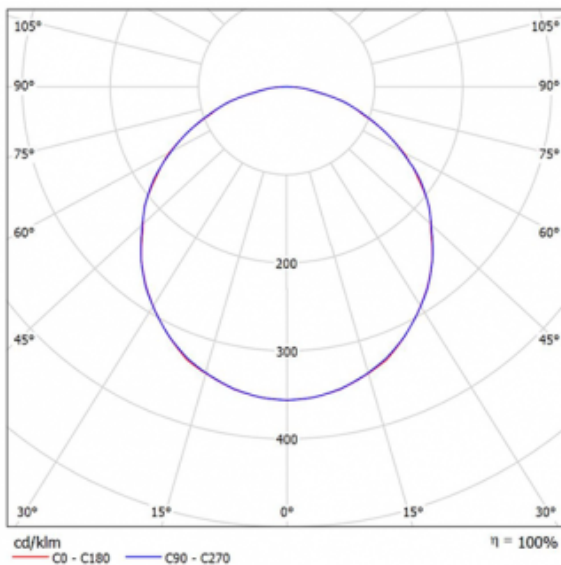

PHOTOMETRIC DATA

GENERAL DIMENSIONS

* other colors or finishes available on request

Application	Ceiling	Light Colour	3000K
Mounting	Recessed	Light Source	Led
Power (W)	171W	Optic	110°
CRI	80	Control	DALI
Insulation Rating	Class I	IK Rating	IK03
IP Rating	IP40	Product Shape	Round
Lumen (Lm)	17554Lm	Produced Light	DIF
Size (mm)	Ø1128x82	Diffuser/Reflector	Opaline
Product Segment	Ceiling - Recessed		
Model	CIRCLE		

TECHNICAL DESCRIPTION

Recessed luminaire with the dimensions of Ø1128x82mm. Body in thermo-lacquered aluminum, electrostatically colored, and optics consisting of an opal polycarbonate diffuser. The high-quality, highly durable light source has an estimated life span of 50,000 hours at L80B10 for a Ta=25°C (according to IESNA LM 80-08 and TM 21-11) and a color stability of 3 SCDM for a 3000K color temperature and an IRC above 80%, with a 110° optic. Thus it allows a flow of 17554lm, associated with a consumption of 171W, and the luminaire has an overall efficiency of 103lm/W. In terms of safety, this is a class I insulating luminaire, IP40 and IK03. This model does not allow regulation.