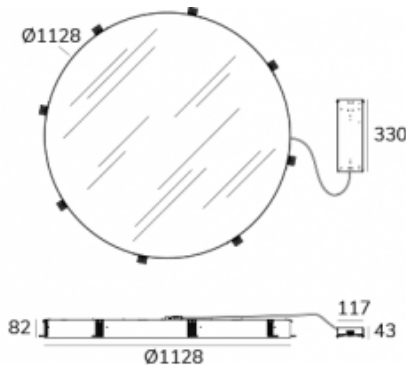

PHOTOMETRIC DATA

GENERAL DIMENSIONS

* other colors or finishes available on request

Application	Ceiling	Light Colour	3000K
Mounting	Recessed	Light Source	Led
Power (W)	171W	Optic	110°
CRI	80	Control	DALI
Insulation Rating	Class I	IK Rating	IK03
IP Rating	IP40	Product Shape	Round
Lumen (Lm)	17554Lm	Produced Light	DIF
Size (mm)	Ø1128x82	Diffuser/Reflector	Opaline
Product Segment	Ceiling - Recessed		
Model	CIRCLE		

TECHNICAL DESCRIPTION

Recessed luminaire with the dimensions of Ø1128x82mm. Body in thermo-lacquered aluminum, electrostatically colored, and optics consisting of an opal polycarbonate diffuser. The high-quality, highly durable light source has an estimated life span of 50,000 hours at L80B10 for a Ta=25°C (according to IESNA LM 80-08 and TM 21-11) and a color stability of 3 SCDM for a 3000K color temperature and an IRC above 80%, with a 110° optic. Thus it allows a flow of 17554lm, associated with a consumption of 171W, and the luminaire has an overall efficiency of 103lm/W. In terms of safety, this is a class I insulating luminaire, IP40 and IK03. This model does not allow regulation.

MOUNTING

Recessed mounting luminaire.

INSTALLATION

Recessed mounting luminaire. The dimensions of the device are Ø1128x82mm. You should consult the equipment installation manual. The light source contained in this luminaire must only be replaced by the manufacturer, or its service agent, or a similar qualified person.