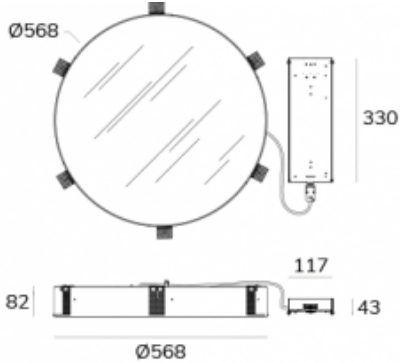

## PHOTOMETRIC DATA

## GENERAL DIMENSIONS

\* other colors or finishes available on request

<b>Application</b>	Ceiling	<b>Light Colour</b>	3000K
<b>Mounting</b>	Recessed	<b>Light Source</b>	Led
<b>Power (W)</b>	48W	<b>Optic</b>	97°
<b>CRI</b>	80	<b>Control</b>	DALI
<b>Insulation Rating</b>	Class I	<b>IK Rating</b>	IK03
<b>IP Rating</b>	IP40	<b>Product Shape</b>	Round
<b>Lumen (Lm)</b>	6076Lm	<b>Produced Light</b>	DIR
<b>Size (mm)</b>	Ø568x82	<b>Diffuser/Reflector</b>	Prismatic
<b>Product Segment</b>	Ceiling - Recessed		
<b>Model</b>	CIRCLE		

## TECHNICAL DESCRIPTION

Recessed luminaire with the dimensions of Ø568x82mm. Body in thermo-lacquered aluminum, electrostatically colored, and optics consisting of a pmma prismatic diffuser. The high-quality, highly durable light source has an estimated life span of 50,000 hours at L80B10 for a Ta=25°C (according to IESNA LM 80-08 and TM 21-11) and a color stability of 3 SCDM for a 3000K color temperature and an IRC above 80%, with a 97° optic. Thus it allows a flow of 6076lm, associated with a consumption of 48W, and the luminaire has an overall efficiency of 127lm/W. In terms of safety, this is a class I insulating luminaire, IP40 and IK03. This model does allow DALI regulation.

## INSTALLATION

Recessed mounting luminaire. The dimensions of the device are Ø568x82mm. You should consult the equipment installation manual. The light source contained in this luminaire must only be replaced by the manufacturer, or its service agent, or a similar qualified person.