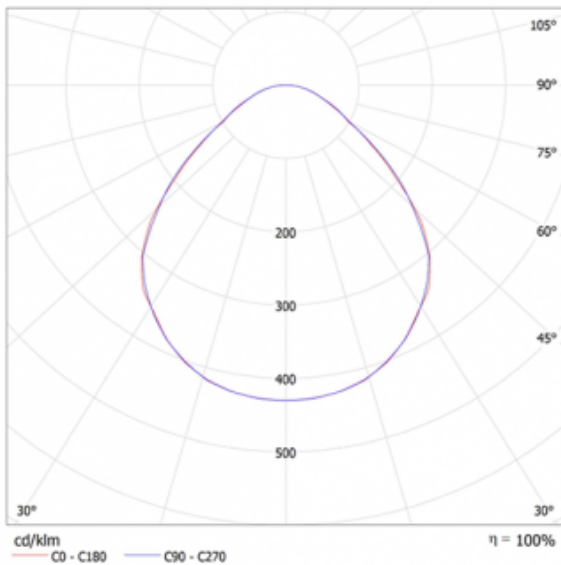

## PHOTOMETRIC DATA

## GENERAL DIMENSIONS

\* other colors or finishes available on request

<b>Application</b>	Ceiling	<b>Light Colour</b>	3000K
<b>Mounting</b>	Recessed	<b>Light Source</b>	Led
<b>Power (W)</b>	48W	<b>Optic</b>	97°
<b>CRI</b>	80	<b>Control</b>	DALI
<b>Insulation Rating</b>	Class I	<b>IK Rating</b>	IK03
<b>IP Rating</b>	IP40	<b>Product Shape</b>	Round
<b>Lumen (Lm)</b>	6076Lm	<b>Produced Light</b>	DIR
<b>Size (mm)</b>	Ø568x82	<b>Diffuser/Reflector</b>	Prismatic
<b>Product Segment</b>	Ceiling - Recessed		
<b>Model</b>	CIRCLE		

## TECHNICAL DESCRIPTION

Recessed luminaire with the dimensions of Ø568x82mm. Body in thermo-lacquered aluminum, electrostatically colored, and optics consisting of a pmma prismatic diffuser. The high-quality, highly durable light source has an estimated life span of 50,000 hours at L80B10 for a Ta=25°C (according to IESNA LM 80-08 and TM 21-11) and a color stability of 3 SCDM for a 3000K color temperature and an IRC above 80%, with a 97° optic. Thus it allows a flow of 6076lm, associated with a consumption of 48W, and the luminaire has an overall efficiency of 127lm/W. In terms of safety, this is a class I insulating luminaire, IP40 and IK03. This model does allow DALI regulation.