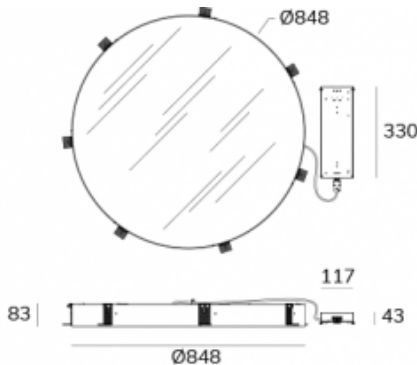

PHOTOMETRIC DATA

GENERAL DIMENSIONS

* other colors or finishes available on request

Application	Ceiling	Light Colour	3000K
Mounting	Recessed	Light Source	Led
Power (W)	97W	Optic	97°
CRI	80	Control	DALI
Insulation Rating	Class I	IK Rating	IK03
IP Rating	IP40	Product Shape	Round
Lumen (Lm)	12686Lm	Produced Light	DIR
Size (mm)	Ø848x83	Diffuser/ Reflector	Prismatic
Product Segment	Ceiling - Recessed		
Model	CIRCLE		

TECHNICAL DESCRIPTION

Recessed luminaire with the dimensions of Ø848x83mm. Body in thermo-lacquered aluminum, electrostatically colored, and optics consisting of a pmma prismatic diffuser. The high-quality, highly durable light source has an estimated life span of 50,000 hours at L80B10 for a Ta=25°C (according to IESNA LM 80-08 and TM 21-11) and a color stability of 3 SCDM for a 3000K color temperature and an IRC above 80%, with a 97° optic. Thus it allows a flow of 12686lm, associated with a consumption of 97W, and the luminaire has an overall efficiency of 131lm/W. In terms of safety, this is a class I insulating luminaire, IP40 and IK03. This model does allow DALI regulation.

MOUNTING

Recessed mounting luminaire.

INSTALLATION

Recessed mounting luminaire. The dimensions of the device are Ø848x83mm. You should consult the equipment installation manual. The light source contained in this luminaire must only be replaced by the manufacturer, or its service agent, or a similar qualified person.