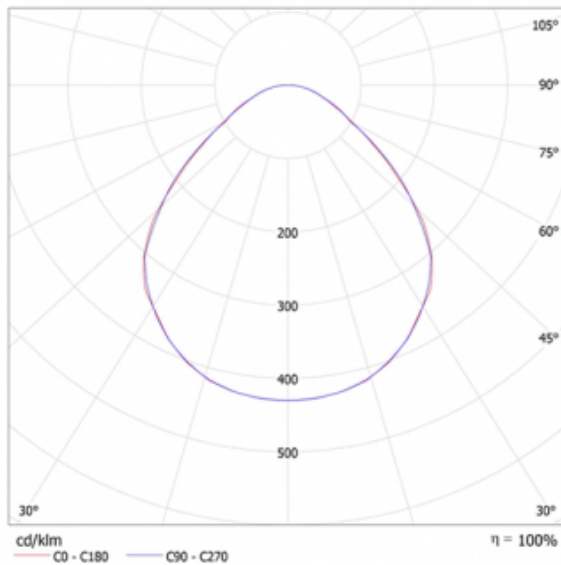

PHOTOMETRIC DATA

GENERAL DIMENSIONS

* other colors or finishes available on request

Application	Ceiling	Light Colour	3000K
Mounting	Recessed	Light Source	Led
Power (W)	97W	Optic	97°
CRI	80	Control	DALI
Insulation Rating	Class I	IK Rating	IK03
IP Rating	IP40	Product Shape	Round
Lumen (Lm)	12686Lm	Produced Light	DIR
Size (mm)	Ø848x83	Diffuser/ Reflector	Prismatic
Product Segment	Ceiling - Recessed		
Model	CIRCLE		

TECHNICAL DESCRIPTION

Recessed luminaire with the dimensions of Ø848x83mm. Body in thermo-lacquered aluminum, electrostatically colored, and optics consisting of a pmma prismatic diffuser. The high-quality, highly durable light source has an estimated life span of 50,000 hours at L80B10 for a Ta=25°C (according to IESNA LM 80-08 and TM 21-11) and a color stability of 3 SCDM for a 3000K color temperature and an IRC above 80%, with a 97° optic. Thus it allows a flow of 12686lm, associated with a consumption of 97W, and the luminaire has an overall efficiency of 131lm/W. In terms of safety, this is a class I insulating luminaire, IP40 and IK03. This model does allow DALI regulation.