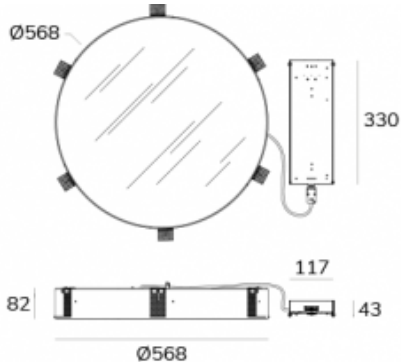

Code CIRC309

INNER CIRCLE LED 5400 I TE EN 568 AO 840 XX/XX 110° OF SE

PHOTOMETRIC DATA

GENERAL DIMENSIONS

* other colors or finishes available on request

Application	Ceiling	Light Colour	4000K
Mounting	Recessed	Light Source	Led
Power (W)	29W	Optic	110°
CRI	80	Control	On/ Off
Insulation Rating	Class I	IK Rating	IK03
IP Rating	IP40	Weight (kg)	6.000kg
Product Shape	Round	Size (mm)	Ø568x82
Lumen (Lm)	4267Lm	Produced Light	DIR
Diffuser/ Reflector	Opaline	Model	INNER CIRCLE
Product Segment Ceiling - Recessed			

TECHNICAL DESCRIPTION

Recessed luminaire with the dimensions of Ø568x82mm. Body in thermo-lacquered aluminum, electrostatically colored, and optics consisting of an opal polycarbonate diffuser. The high-quality, highly durable light source has an estimated life span of 50,000 hours at L80B10 for a Ta=25°C (according to IESNA LM 80-08 and TM 21-11) and a color stability of 3 SCDM for a 4000K color temperature and an IRC above 80%, with a 110° optic. Thus it allows a flow of 4267lm, associated with a consumption of 29W, and the luminaire has an overall efficiency of 147lm/W. In terms of safety, this is a class I insulating luminaire, IP40 and IK03. The luminaire has a total weight of 6.000kg. This model does not allow regulation.

MOUNTING

Recessed mounting luminaire.

INSTALLATION

Recessed mounting luminaire. The dimensions of the device are Ø568x82mm. You should consult the equipment installation manual. The light source contained in this luminaire must only be replaced by the manufacturer, or its service agent, or a similar qualified person.