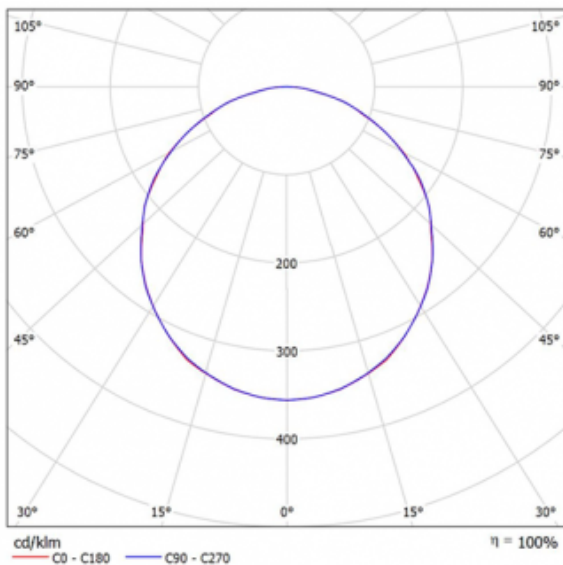

Code CIRC309

INNER CIRCLE LED 5400 I TE EN 568 AO 840 XX/XX 110° OF SE

PHOTOMETRIC DATA

GENERAL DIMENSIONS

* other colors or finishes available on request

Application	Ceiling	Light Colour	4000K
Mounting	Recessed	Light Source	Led
Power (W)	29W	Optic	110°
CRI	80	Control	On/ Off
Insulation Rating	Class I	IK Rating	IK03
IP Rating	IP40	Weight (kg)	6.000kg
Product Shape	Round	Size (mm)	Ø568x82
Lumen (Lm)	4267Lm	Produced Light	DIR
Diffuser/ Reflector	Opaline	Model	INNER CIRCLE
Product Segment Ceiling - Recessed			

TECHNICAL DESCRIPTION

Recessed luminaire with the dimensions of Ø568x82mm. Body in thermo-lacquered aluminum, electrostatically colored, and optics consisting of an opal polycarbonate diffuser. The high-quality, highly durable light source has an estimated life span of 50,000 hours at L80B10 for a Ta=25°C (according to IESNA LM 80-08 and TM 21-11) and a color stability of 3 SCDM for a 4000K color temperature and an IRC above 80%, with a 110° optic. Thus it allows a flow of 4267lm, associated with a consumption of 29W, and the luminaire has an overall efficiency of 147lm/W. In terms of safety, this is a class I insulating luminaire, IP40 and IK03. The luminaire has a total weight of 6.000kg. This model does not allow regulation.