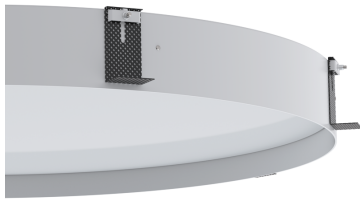

Code CIRC309

INNER CIRCLE LED 5400 I TE EN 568 AO 840 XX/XX 110° OF SE

PHOTOMETRIC DATA

GENERAL DIMENSIONS

* other colors or finishes available on request

Application	Ceiling	Light Colour	4000K
Mounting	Recessed	Light Source	Led
Power (W)	29W	Optic	110°
CRI	80	Control	On/ Off
Insulation Rating	Class I	IK Rating	IK03
IP Rating	IP40	Weight (kg)	6.000kg
Product Shape	Round	Size (mm)	Ø568x82
Lumen (Lm)	4267Lm	Produced Light	DIR
Diffuser/ Reflector	Opaline	Model	INNER CIRCLE
Product Segment Ceiling - Recessed			

GENERAL DESCRIPTION

Circle is part of a timeless Exporlux range, characterized by the use of the pure shape of the cylinder, guaranteeing a diffused light for good ambient lighting with low energy consumption in LED technology.

TECHNICAL DESCRIPTION

Recessed luminaire with the dimensions of Ø568x82mm. Body in thermo-lacquered aluminum, electrostatically colored, and optics consisting of an opal polycarbonate diffuser. The high-quality, highly durable light source has an estimated life span of 50,000 hours at L80B10 for a Ta=25°C (according to IESNA LM 80-08 and TM 21-11) and a color stability of 3 SCDM for a 4000K color temperature and an IRC above 80%, with a 110° optic. Thus it allows a flow of 4267lm, associated with a consumption of 29W, and the luminaire has an overall efficiency of 147lm/W. In terms of safety, this is a class I insulating luminaire, IP40 and IK03. The luminaire has a total weight of 6.000kg. This model does not allow regulation.

MOUNTING

Recessed mounting luminaire.

INSTALLATION

Recessed mounting luminaire. The dimensions of the device are Ø568x82mm. You should consult the equipment installation manual. The light source contained in this luminaire must only be replaced by the manufacturer, or its service agent, or a similar qualified person.