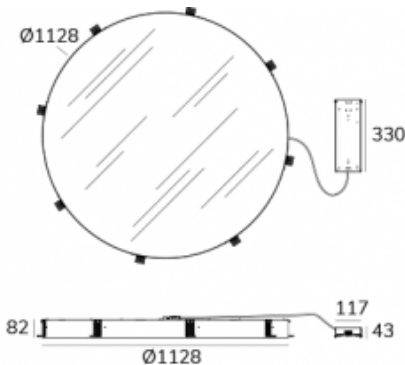

PHOTOMETRIC DATA

GENERAL DIMENSIONS

* other colors or finishes available on request

Application	Ceiling	Light Colour	4000K
Mounting	Recessed	Light Source	Led
Power (W)	108W	Optic	110°
CRI	80	Control	On/ Off
Insulation Rating	Class I	IK Rating	IK03
IP Rating	IP40	Product Shape	Round
Lumen (Lm)	12063Lm	Produced Light	DIR
Size (mm)	Ø1128x82	Diffuser/ Reflector	Opaline
Product Segment Ceiling - Recessed			
Model	INNER CIRCLE		

TECHNICAL DESCRIPTION

Recessed luminaire with the dimensions of Ø1128x82mm. Body in thermo-lacquered aluminum, electrostatically colored, and optics consisting of an opal polycarbonate diffuser. The high-quality, highly durable light source has an estimated life span of 50,000 hours at L80B10 for a Ta=25°C (according to IESNA LM 80-08 and TM 21-11) and a color stability of 3 SCDM for a 4000K color temperature and an IRC above 80%, with a 110° optic. Thus it allows a flow of 12063lm, associated with a consumption of 108W, and the luminaire has an overall efficiency of 112lm/W. In terms of safety, this is a class I insulating luminaire, IP40 and IK03. This model does not allow regulation.

MOUNTING

Recessed mounting luminaire.

INSTALLATION

Recessed mounting luminaire. The dimensions of the device are Ø1128x82mm. You should consult the equipment installation manual. The light source contained in this luminaire must only be replaced by the manufacturer, or its service agent, or a similar qualified person.