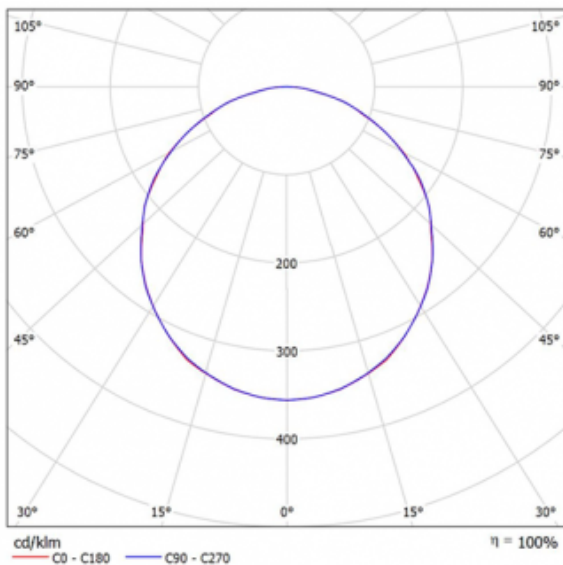

PHOTOMETRIC DATA

GENERAL DIMENSIONS

* other colors or finishes available on request

Application	Ceiling	Light Colour	4000K
Mounting	Recessed	Light Source	Led
Power (W)	108W	Optic	110°
CRI	80	Control	On/ Off
Insulation Rating	Class I	IK Rating	IK03
IP Rating	IP40	Product Shape	Round
Lumen (Lm)	12063Lm	Produced Light	DIR
Size (mm)	Ø1128x82	Diffuser/ Reflector	Opaline
Product Segment Ceiling - Recessed			
Model	INNER CIRCLE		

TECHNICAL DESCRIPTION

Recessed luminaire with the dimensions of Ø1128x82mm. Body in thermo-lacquered aluminum, electrostatically colored, and optics consisting of an opal polycarbonate diffuser. The high-quality, highly durable light source has an estimated life span of 50,000 hours at L80B10 for a Ta=25°C (according to IESNA LM 80-08 and TM 21-11) and a color stability of 3 SCDM for a 4000K color temperature and an IRC above 80%, with a 110° optic. Thus it allows a flow of 12063lm, associated with a consumption of 108W, and the luminaire has an overall efficiency of 112lm/W. In terms of safety, this is a class I insulating luminaire, IP40 and IK03. This model does not allow regulation.