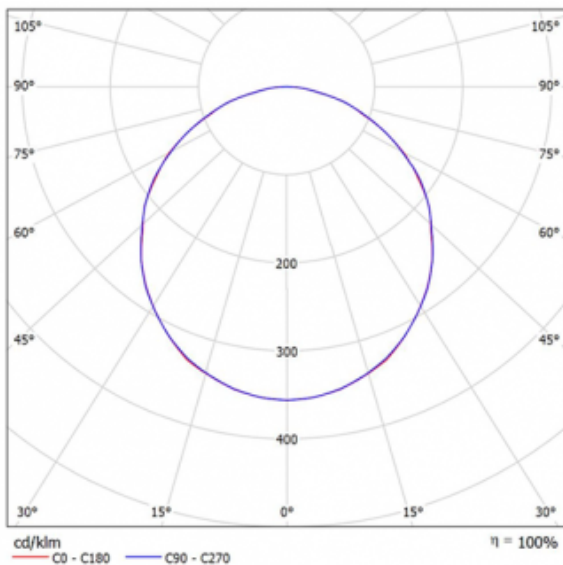

Code CIRC318

INNER CIRCLE LED 19600 I TE EN 1128 AO 830 XX/XX 110° DA SE

PHOTOMETRIC DATA

GENERAL DIMENSIONS

* other colors or finishes available on request

Application	Ceiling	Light Colour	3000K
Mounting	Recessed	Light Source	Led
Power (W)	108W	Optic	110°
CRI	80	Control	DALI
Insulation Rating	Class I	IK Rating	IK03
IP Rating	IP40	Product Shape	Round
Lumen (Lm)	11459Lm	Produced Light	DIR
Size (mm)	Ø1128x82	Diffuser/Reflector	Opaline
Product Segment	Ceiling - Recessed		
Model	INNER CIRCLE		

TECHNICAL DESCRIPTION

Recessed luminaire with the dimensions of Ø1128x82mm. Body in thermo-lacquered aluminum, electrostatically colored, and optics consisting of an opal polycarbonate diffuser. The high-quality, highly durable light source has an estimated life span of 50,000 hours at L80B10 for a Ta=25°C (according to IESNA LM 80-08 and TM 21-11) and a color stability of 3 SCDM for a 3000K color temperature and an IRC above 80%, with a 110° optic. Thus it allows a flow of 11459lm, associated with a consumption of 108W, and the luminaire has an overall efficiency of 106lm/W. In terms of safety, this is a class I insulating luminaire, IP40 and IK03. This model does allow DALI regulation.