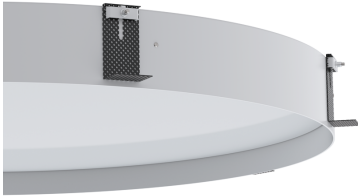

Code CIRC318

INNER CIRCLE LED 19600 I TE EN 1128 AO 830 XX/XX 110° DA SE

PHOTOMETRIC DATA

GENERAL DIMENSIONS

* other colors or finishes available on request

Application	Ceiling	Light Colour	3000K
Mounting	Recessed	Light Source	Led
Power (W)	108W	Optic	110°
CRI	80	Control	DALI
Insulation Rating	Class I	IK Rating	IK03
IP Rating	IP40	Product Shape	Round
Lumen (Lm)	11459Lm	Produced Light	DIR
Size (mm)	Ø1128x82	Diffuser/Reflector	Opaline
Product Segment	Ceiling - Recessed		
Model	INNER CIRCLE		

GENERAL DESCRIPTION

Circle is part of a timeless Exporlux range, characterized by the use of the pure shape of the cylinder, guaranteeing a diffused light for good ambient lighting with low energy consumption in LED technology.

TECHNICAL DESCRIPTION

Recessed luminaire with the dimensions of Ø1128x82mm. Body in thermo-lacquered aluminum, electrostatically colored, and optics consisting of an opal polycarbonate diffuser. The high-quality, highly durable light source has an estimated life span of 50,000 hours at L80B10 for a Ta=25°C (according to IESNA LM 80-08 and TM 21-11) and a color stability of 3 SCDM for a 3000K color temperature and an IRC above 80%, with a 110° optic. Thus it allows a flow of 11459lm, associated with a consumption of 108W, and the luminaire has an overall efficiency of 106lm/W. In terms of safety, this is a class I insulating luminaire, IP40 and IK03. This model does allow DALI regulation.

MOUNTING

Recessed mounting luminaire.

INSTALLATION

Recessed mounting luminaire. The dimensions of the device are Ø1128x82mm. You should consult the equipment installation manual. The light source contained in this luminaire must only be replaced by the manufacturer, or its service agent, or a similar qualified person.