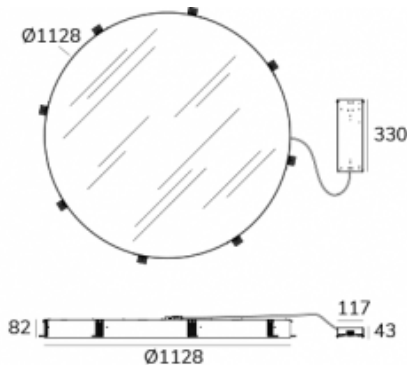

Code CIRC318

INNER CIRCLE LED 19600 I TE EN 1128 AO 830 XX/XX 110° DA SE

PHOTOMETRIC DATA

GENERAL DIMENSIONS

* other colors or finishes available on request

Application	Ceiling	Light Colour	3000K
Mounting	Recessed	Light Source	Led
Power (W)	108W	Optic	110°
CRI	80	Control	DALI
Insulation Rating	Class I	IK Rating	IK03
IP Rating	IP40	Product Shape	Round
Lumen (Lm)	11459Lm	Produced Light	DIR
Size (mm)	Ø1128x82	Diffuser/Reflector	Opaline
Product Segment	Ceiling - Recessed		
Model	INNER CIRCLE		

TECHNICAL DESCRIPTION

Recessed luminaire with the dimensions of Ø1128x82mm. Body in thermo-lacquered aluminum, electrostatically colored, and optics consisting of an opal polycarbonate diffuser. The high-quality, highly durable light source has an estimated life span of 50,000 hours at L80B10 for a Ta=25°C (according to IESNA LM 80-08 and TM 21-11) and a color stability of 3 SCDM for a 3000K color temperature and an IRC above 80%, with a 110° optic. Thus it allows a flow of 11459lm, associated with a consumption of 108W, and the luminaire has an overall efficiency of 106lm/W. In terms of safety, this is a class I insulating luminaire, IP40 and IK03. This model does allow DALI regulation.

MOUNTING

Recessed mounting luminaire.

INSTALLATION

Recessed mounting luminaire. The dimensions of the device are Ø1128x82mm. You should consult the equipment installation manual. The light source contained in this luminaire must only be replaced by the manufacturer, or its service agent, or a similar qualified person.