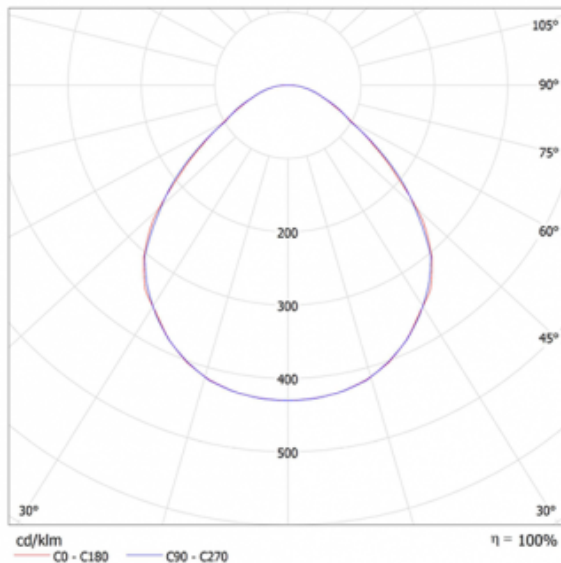

PHOTOMETRIC DATA

GENERAL DIMENSIONS

* other colors or finishes available on request

Application	Ceiling	Light Colour	3000K
Mounting	Recessed	Light Source	Led
Power (W)	29W	Optic	97°
CRI	80	Control	DALI
Insulation Rating	Class I	IK Rating	IK03
IP Rating	IP40	Product Shape	Round
Lumen (Lm)	4029Lm	Produced Light	DIR
Size (mm)	Ø568x82	Diffuser/Reflector	Prismatic
Product Segment Ceiling - Recessed			
Model	INNER CIRCLE		

TECHNICAL DESCRIPTION

Recessed luminaire with the dimensions of Ø568x82mm. Body in thermo-lacquered aluminum, electrostatically colored, and optics consisting of a pmma prismatic diffuser. The high-quality, highly durable light source has an estimated life span of 50,000 hours at L80B10 for a Ta=25°C (according to IESNA LM 80-08 and TM 21-11) and a color stability of 3 SCDM for a 3000K color temperature and an IRC above 80%, with a 97° optic. Thus it allows a flow of 4029lm, associated with a consumption of 29W, and the luminaire has an overall efficiency of 139lm/W. In terms of safety, this is a class I insulating luminaire, IP40 and IK03. This model does allow DALI regulation.