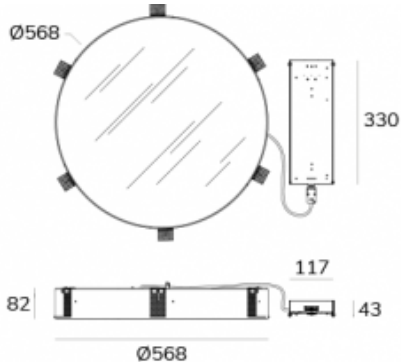

PHOTOMETRIC DATA

GENERAL DIMENSIONS

* other colors or finishes available on request

Application	Ceiling	Light Colour	3000K
Mounting	Recessed	Light Source	Led
Power (W)	29W	Optic	97°
CRI	80	Control	DALI
Insulation Rating	Class I	IK Rating	IK03
IP Rating	IP40	Product Shape	Round
Lumen (Lm)	4029Lm	Produced Light	DIR
Size (mm)	Ø568x82	Diffuser/Reflector	Prismatic
Product Segment Ceiling - Recessed			
Model	INNER CIRCLE		

TECHNICAL DESCRIPTION

Recessed luminaire with the dimensions of Ø568x82mm. Body in thermo-lacquered aluminum, electrostatically colored, and optics consisting of a pmma prismatic diffuser. The high-quality, highly durable light source has an estimated life span of 50,000 hours at L80B10 for a Ta=25°C (according to IESNA LM 80-08 and TM 21-11) and a color stability of 3 SCDM for a 3000K color temperature and an IRC above 80%, with a 97° optic. Thus it allows a flow of 4029lm, associated with a consumption of 29W, and the luminaire has an overall efficiency of 139lm/W. In terms of safety, this is a class I insulating luminaire, IP40 and IK03. This model does allow DALI regulation.

MOUNTING

Recessed mounting luminaire.

INSTALLATION

Recessed mounting luminaire. The dimensions of the device are Ø568x82mm. You should consult the equipment installation manual. The light source contained in this luminaire must only be replaced by the manufacturer, or its service agent, or a similar qualified person.