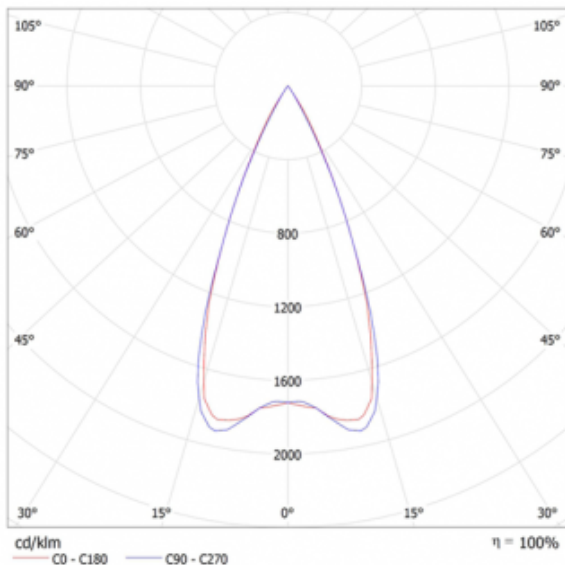

### TECHNICAL DESCRIPTION

Recessed luminaire with dimensions Ø134x155mm, with a crimping diameter of 120mm. Body in polycarbonate, aluminum and stainless steel and optics in mirrored polycarbonate. The high quality, high durability light source has an estimated life of 100,000 hours at L80B10 for a Ta=25°C (according to IESNA LM 80-08 and TM 21-11) and a color stability of 3 SCDM for a 3000K color temperature and an IRC greater than 80% with a 44 degrees optic. It allows a flow of 2293lm, associated with a consumption of 20W, and the luminaire has an overall efficiency of 115lm/W. At security level, this is a class II insulation luminaire, IP20 on the global and IK03. The luminaire has a total weight of 0.680kg. This model does not allow adjustment.

### INSTALLATION

Recessed mounting luminaire. The dimensions of the device are Ø134x155mm. The luminaire has a diffuser accessory that allows IP40, DISC AC 01. You should refer to the equipment installation manual. The light source contained in this luminaire shall only be replaced by the manufacturer, or its service agent, or a similar qualified person.

### PHOTOMETRIC DATA

### GENERAL DIMENSIONS