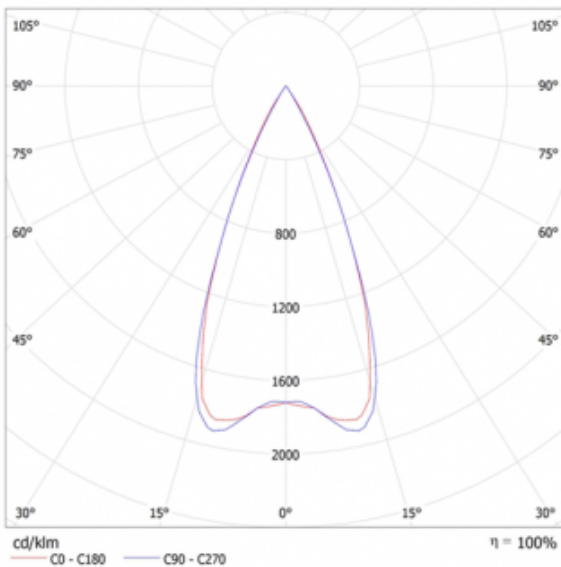

PHOTOMETRIC DATA

GENERAL DIMENSIONS

Application	Ceiling	Light Colour	4000K
Mounting	Recessed	Light Source	Led
Power (W)	20W	Optic	44°
CRI	80	Control	On/ Off
Insulation Rating	Class II	IK Rating	IK03
IP Rating	IP20	Weight (kg)	0.680kg
Product Shape	Round	Size (mm)	Ø134x155
Lumen (Lm)	2414Lm		

TECHNICAL DESCRIPTION

Recessed luminaire with dimensions Ø134x155mm, with a crimping diameter of 120mm. Body in polycarbonate, aluminum and stainless steel and optics in mirrored polycarbonate. The high quality, high durability light source has an estimated life of 100,000 hours at L80B10 for a Ta=25°C (according to IESNA LM 80-08 and TM 21-11) and a color stability of 3 SCDM for a 4000K color temperature and an IRC greater than 80% with a 44 degrees optic. It allows a flow of 2414lm, associated with a consumption of 20W, and the luminaire has an overall efficiency of 121lm/W. At security level, this is a class II insulation luminaire, IP20 on the global and IK03. The luminaire has a total weight of 0.680kg. This model does not allow adjustment.