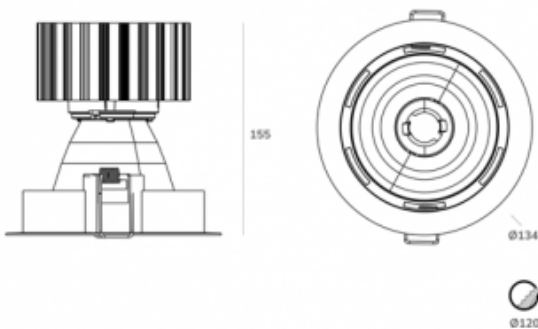

PHOTOMETRIC DATA

GENERAL DIMENSIONS

Application	Ceiling	Light Colour	4000K
Mounting	Recessed	Light Source	Led
Power (W)	20W	Optic	44°
CRI	80	Control	On/ Off
Insulation Rating	Class II	IK Rating	IK03
IP Rating	IP20	Weight (kg)	0.680kg
Product Shape	Round	Size (mm)	Ø134x155
Lumen (Lm)	2414Lm		

TECHNICAL DESCRIPTION

Recessed luminaire with dimensions Ø134x155mm, with a crimping diameter of 120mm. Body in polycarbonate, aluminum and stainless steel and optics in mirrored polycarbonate. The high quality, high durability light source has an estimated life of 100,000 hours at L80B10 for a Ta=25°C (according to IESNA LM 80-08 and TM 21-11) and a color stability of 3 SCDM for a 4000K color temperature and an IRC greater than 80% with a 44 degrees optic. It allows a flow of 2414lm, associated with a consumption of 20W, and the luminaire has an overall efficiency of 121lm/W. At security level, this is a class II insulation luminaire, IP20 on the global and IK03. The luminaire has a total weight of 0.680kg. This model does not allow adjustment.

MOUNTING

Recessed mounting luminaire.

INSTALLATION

Recessed mounting luminaire. The dimensions of the device are Ø134x155mm. The luminaire has a diffuser accessory that allows IP40, DISC AC 01. You should refer to the equipment installation manual. The light source contained in this luminaire shall only be replaced by the manufacturer, or its service agent, or a similar qualified person.