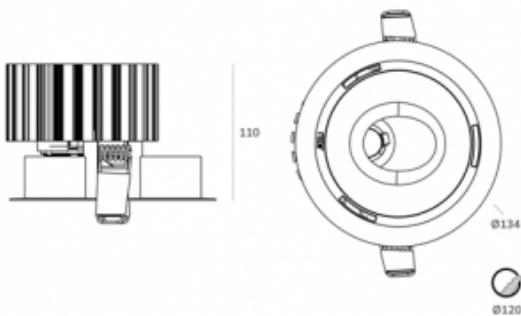

PHOTOMETRIC DATA

GENERAL DIMENSIONS

Application	Ceiling	Light Colour	4000K
Mounting	Recessed	Light Source	Led
Power (W)	20W	Optic	Asymmetric
CRI	80	Control	On/ Off
Insulation Rating	Class II	IK Rating	IK03
IP Rating	IP20	Weight (kg)	0.680kg
Product Shape	Round	Size (mm)	Ø134x110
Lumen (Lm)	2714Lm		

GENERAL DESCRIPTION

Disco is a focal, circular lighting product, indicated for a great diversity of spaces from the residential sector, hospitality, commercial and others. It stands for its simplicity, providing the perfect balance between light quality and energy efficiency.

TECHNICAL DESCRIPTION

Recessed luminaire with dimensions Ø134x110mm, with a crimping diameter of 120mm. Body in polycarbonate, aluminum and stainless steel and optics in mirrored polycarbonate. The high quality, high durability light source has an estimated life of 100,000 hours at L80B10 for a Ta=25°C (according to IESNA LM 80-08 and TM 21-11) and a color stability of 3 SCDM for a 4000K color temperature and an IRC greater than 80% with a asymmetric optic. It allows a flow of 2714lm, associated with a consumption of 20W, and the luminaire has an overall efficiency of 136lm/W. At security level, this is a class II insulation luminaire, IP20 on the global and IK03. The luminaire has a total weight of 0.680kg. This model does not allow adjustment.

MOUNTING

Recessed mounting luminaire.

INSTALLATION

Recessed mounting luminaire. The dimensions of the device are Ø134x110mm. The luminaire has a diffuser accessory that allows IP40, DISC AC 01. You should refer to the equipment installation manual. The light source contained in this luminaire shall only be replaced by the manufacturer, or its service agent, or a similar qualified person.