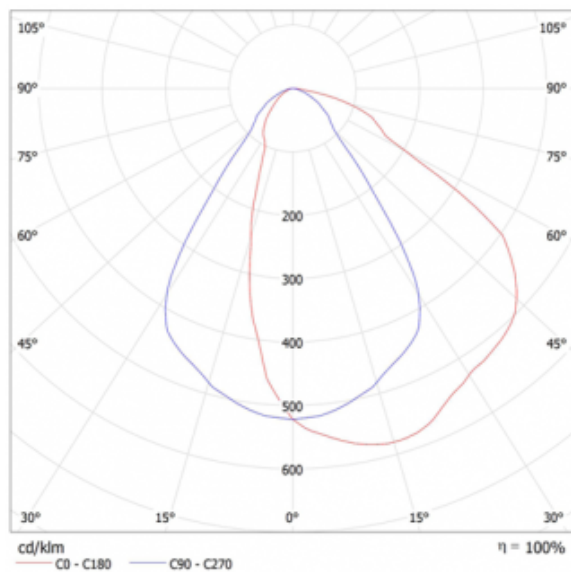

PHOTOMETRIC DATA

GENERAL DIMENSIONS

Application	Ceiling	Light Colour	4000K
Mounting	Recessed	Light Source	Led
Power (W)	20W	Optic	Asymmetric
CRI	80	Control	On/ Off
Insulation Rating	Class II	IK Rating	IK03
IP Rating	IP20	Weight (kg)	0.680kg
Product Shape	Round	Size (mm)	Ø134x110
Lumen (Lm)	2714Lm		

TECHNICAL DESCRIPTION

Recessed luminaire with dimensions Ø134x110mm, with a crimping diameter of 120mm. Body in polycarbonate, aluminum and stainless steel and optics in mirrored polycarbonate. The high quality, high durability light source has an estimated life of 100,000 hours at L80B10 for a Ta=25°C (according to IESNA LM 80-08 and TM 21-11) and a color stability of 3 SCDM for a 4000K color temperature and an IRC greater than 80% with a asymmetric optic. It allows a flow of 2714lm, associated with a consumption of 20W, and the luminaire has an overall efficiency of 136lm/W. At security level, this is a class II insulation luminaire, IP20 on the global and IK03. The luminaire has a total weight of 0.680kg. This model does not allow adjustment.