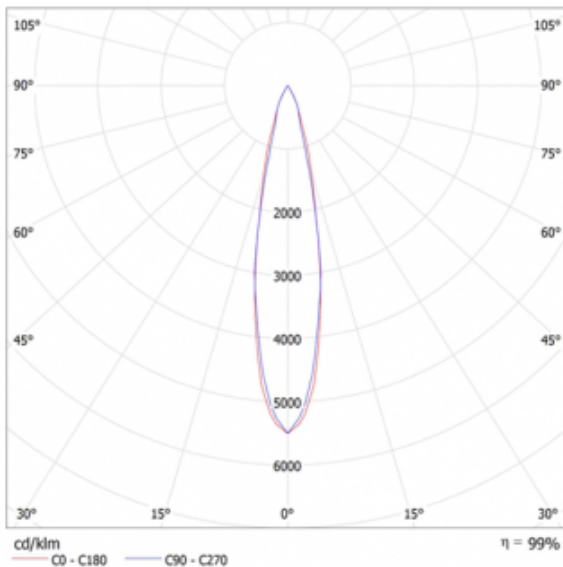

Code DISC007

DISCO LED 4299 | TE EN 134 SD 830 BR 21° OF SE

PHOTOMETRIC DATA

GENERAL DIMENSIONS

Application	Ceiling	Light Colour	3000K
Mounting	Recessed	Light Source	Led
Power (W)	28W	Optic	21°
CRI	80	Control	On/ Off
Insulation Rating	Class II	IK Rating	IK03
IP Rating	IP20	Weight (kg)	0.680kg
Product Shape	Round	Size (mm)	Ø134x155
Lumen (Lm)	3354Lm		

TECHNICAL DESCRIPTION

Recessed luminaire with dimensions Ø134x155mm, with a crimping diameter of 120mm. Body in polycarbonate, aluminum and stainless steel and optics in mirrored polycarbonate. The high quality, high durability light source has an estimated life of 100,000 hours at L80B10 for a Ta=25°C (according to IESNA LM 80-08 and TM 21-11) and a color stability of 3 SCDM for a 3000K color temperature and an IRC greater than 80% with a 21 degrees optic. It allows a flow of 3354lm, associated with a consumption of 28W, and the luminaire has an overall efficiency of 120lm/W. At security level, this is a class II insulation luminaire, IP20 on the global and IK03. The luminaire has a total weight of 0.680kg. This model does not allow adjustment.