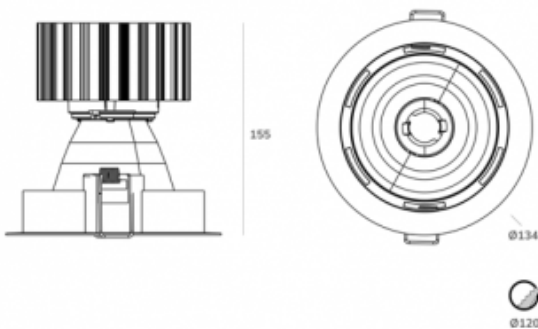

Code DISC007

DISCO LED 4299 | TE EN 134 SD 830 BR 21° OF SE

PHOTOMETRIC DATA

GENERAL DIMENSIONS

Application	Ceiling	Light Colour	3000K
Mounting	Recessed	Light Source	Led
Power (W)	28W	Optic	21°
CRI	80	Control	On/ Off
Insulation Rating	Class II	IK Rating	IK03
IP Rating	IP20	Weight (kg)	0.680kg
Product Shape	Round	Size (mm)	Ø134x155
Lumen (Lm)	3354Lm		

TECHNICAL DESCRIPTION

Recessed luminaire with dimensions Ø134x155mm, with a crimping diameter of 120mm. Body in polycarbonate, aluminum and stainless steel and optics in mirrored polycarbonate. The high quality, high durability light source has an estimated life of 100,000 hours at L80B10 for a Ta=25°C (according to IESNA LM 80-08 and TM 21-11) and a color stability of 3 SCDM for a 3000K color temperature and an IRC greater than 80% with a 21 degrees optic. It allows a flow of 3354lm, associated with a consumption of 28W, and the luminaire has an overall efficiency of 120lm/W. At security level, this is a class II insulation luminaire, IP20 on the global and IK03. The luminaire has a total weight of 0.680kg. This model does not allow adjustment.

MOUNTING

Recessed mounting luminaire.

INSTALLATION

Recessed mounting luminaire. The dimensions of the device are Ø134x155mm. The luminaire has a diffuser accessory that allows IP40, DISC AC 01. You should refer to the equipment installation manual. The light source contained in this luminaire shall only be replaced by the manufacturer, or its service agent, or a similar qualified person.