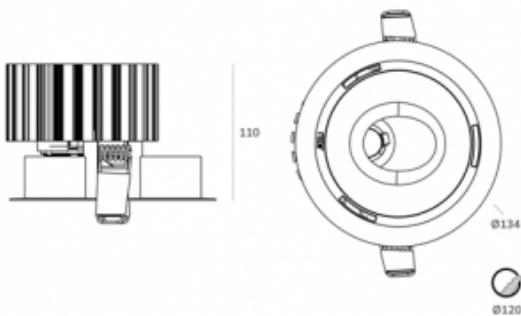

## PHOTOMETRIC DATA

## GENERAL DIMENSIONS

<b>Application</b>	Ceiling	<b>Light Colour</b>	4000K
<b>Mounting</b>	Recessed	<b>Light Source</b>	Led
<b>Power (W)</b>	28W	<b>Optic</b>	Asymmetric
<b>CRI</b>	80	<b>Control</b>	On/ Off
<b>Insulation Rating</b>	Class II	<b>IK Rating</b>	IK03
<b>IP Rating</b>	IP20	<b>Weight (kg)</b>	0.680kg
<b>Product Shape</b>	Round	<b>Size (mm)</b>	Ø134x110
<b>Lumen (Lm)</b>	3646Lm		

## TECHNICAL DESCRIPTION

Recessed luminaire with dimensions Ø134x110mm, with a crimping diameter of 120mm. Body in polycarbonate, aluminum and stainless steel and optics in mirrored polycarbonate. The high quality, high durability light source has an estimated life of 100,000 hours at L80B10 for a Ta=25°C (according to IESNA LM 80-08 and TM 21-11) and a color stability of 3 SCDM for a 4000K color temperature and an IRC greater than 80% with an asymmetric optic. It allows a flow of 3646lm, associated with a consumption of 28W, and the luminaire has an overall efficiency of 130lm/W. At security level, this is a class II insulation luminaire, IP20 on the global and IK03. The luminaire has a total weight of 0.680kg. This model does not allow adjustment.

## INSTALLATION

Recessed mounting luminaire. The dimensions of the device are Ø134x110mm. The luminaire has a diffuser accessory that allows IP40, DISC AC 01. You should refer to the equipment installation manual. The light source contained in this luminaire shall only be replaced by the manufacturer, or its service agent, or a similar qualified person.