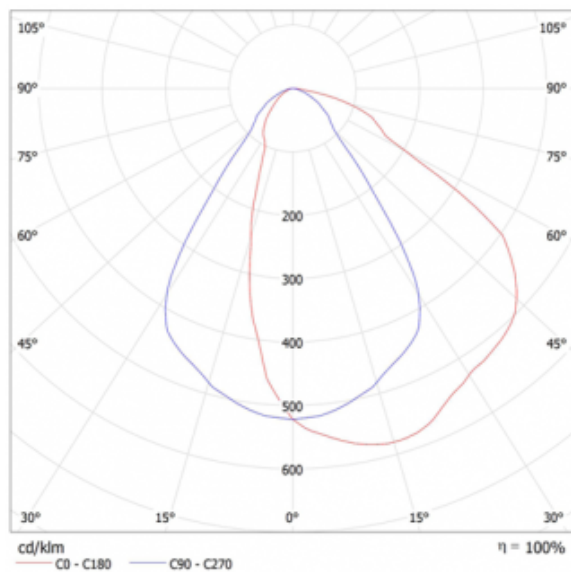

## PHOTOMETRIC DATA

## GENERAL DIMENSIONS

<b>Application</b>	Ceiling	<b>Light Colour</b>	4000K
<b>Mounting</b>	Recessed	<b>Light Source</b>	Led
<b>Power (W)</b>	28W	<b>Optic</b>	Asymmetric
<b>CRI</b>	80	<b>Control</b>	On/ Off
<b>Insulation Rating</b>	Class II	<b>IK Rating</b>	IK03
<b>IP Rating</b>	IP20	<b>Weight (kg)</b>	0.680kg
<b>Product Shape</b>	Round	<b>Size (mm)</b>	Ø134x110
<b>Lumen (Lm)</b>	3646Lm		

## TECHNICAL DESCRIPTION

Recessed luminaire with dimensions Ø134x110mm, with a crimping diameter of 120mm. Body in polycarbonate, aluminum and stainless steel and optics in mirrored polycarbonate. The high quality, high durability light source has an estimated life of 100,000 hours at L80B10 for a Ta=25°C (according to IESNA LM 80-08 and TM 21-11) and a color stability of 3 SCDM for a 4000K color temperature and an IRC greater than 80% with an asymmetric optic. It allows a flow of 3646lm, associated with a consumption of 28W, and the luminaire has an overall efficiency of 130lm/W. At security level, this is a class II insulation luminaire, IP20 on the global and IK03. The luminaire has a total weight of 0.680kg. This model does not allow adjustment.