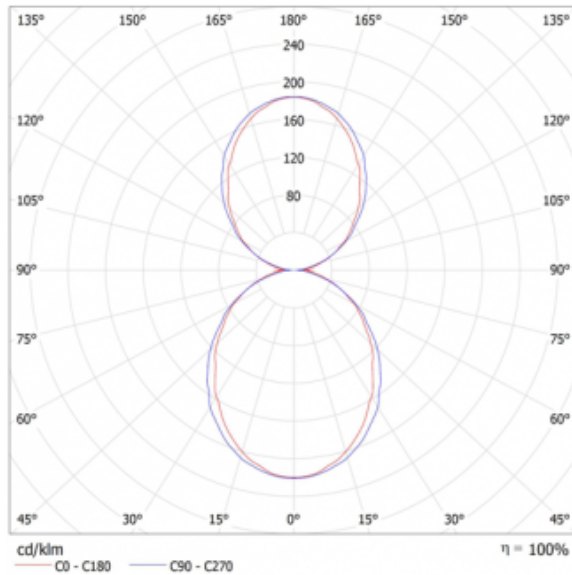

PHOTOMETRIC DATA

GENERAL DIMENSIONS

* other colors or finishes available on request

Application	Ceiling	Light Colour	3000K
Mounting	Suspended	Light Source	Led
Power (W)	47W	Optic	96°
CRI	80	Control	On/ Off
Insulation Rating	Class I	IK Rating	IK03
IP Rating	IP20	Weight (kg)	4.130kg
Product Shape	Rectangular	Size (mm)	1149x36x144
Lumen (Lm)	3146Lm	Produced Light	DIR/ IND

TECHNICAL DESCRIPTION

Luminaire with 1149x36x144mm dimensions. Body in extruded aluminum electrostatically thermally colored or anodized, and polymethylmethacrylate opal optics for a greater mechanical resistance, also guaranteeing a continuous light without visible points. System of suspension by cables of steel easily adjustable in height. The high quality, high durability light source has an estimated life of 50,000 hours at L80B10 for a $T_a=25^\circ\text{C}$ (according to IESNA LM 80-08 and TM 21-11) and a color stability of 3 SCDM for a color temperature 3000K and an IRC greater than 80% with a 96° optic aperture. This allows a flow of 3146lm, associated with a consumption of 47W, and the luminaire has an overall efficiency of 67lm/W. At security level, this is an insulation Class I luminaire, IP20 and IK03. The luminaire has a total weight of 4.130kg. This model does not allow adjustment.