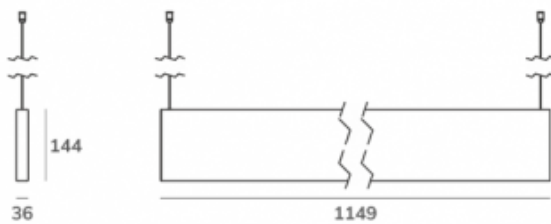

PHOTOMETRIC DATA

GENERAL DIMENSIONS

* other colors or finishes available on request

Application	Ceiling	Light Colour	3000K
Mounting	Suspended	Light Source	Led
Power (W)	47W	Optic	96°
CRI	80	Control	On/ Off
Insulation Rating	Class I	IK Rating	IK03
IP Rating	IP20	Weight (kg)	4.130kg
Product Shape	Rectangular	Size (mm)	1149x36x144
Lumen (Lm)	3146Lm	Produced Light	DIR/ IND

GENERAL DESCRIPTION

The modular system LINE V SU is composed of suspended application solutions with a standard vertical profile. Ideal solutions for direct, direct and indirect or indirect lighting. The modular system LINE V SU provides to the user a pleasant and comforting ambient light, both in individual modules and in continuous-line systems with diffused light.

TECHNICAL DESCRIPTION

Luminaire with 1149x36x144mm dimensions. Body in extruded aluminum electrostatically thermally colored or anodized, and polymethylmethacrylate opal optics for a greater mechanical resistance, also guaranteeing a continuous light without visible points. System of suspension by cables of steel easily adjustable in height. The high quality, high durability light source has an estimated life of 50,000 hours at L80B10 for a $T_a=25^\circ\text{C}$ (according to IESNA LM 80-08 and TM 21-11) and a color stability of 3 SCDM for a color temperature 3000K and an IRC greater than 80% with a 96° optic aperture. This allows a flow of 3146lm, associated with a consumption of 47W, and the luminaire has an overall efficiency of 67lm/W. At security level, this is an insulation Class I luminaire, IP20 and IK03. The luminaire has a total weight of 4.130kg. This model does not allow adjustment.

MOUNTING

Suspended mounting luminaire.

INSTALLATION

Simple, suspended mounting luminaire. The overall dimensions of the appliance are 1149x36x144mm. You should refer to the equipment installation manual.